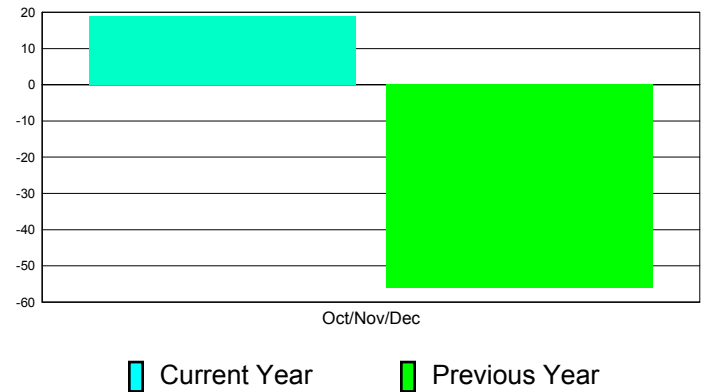

Comparison of Membership Gain/Loss

Current Year Compared to the Previous Year