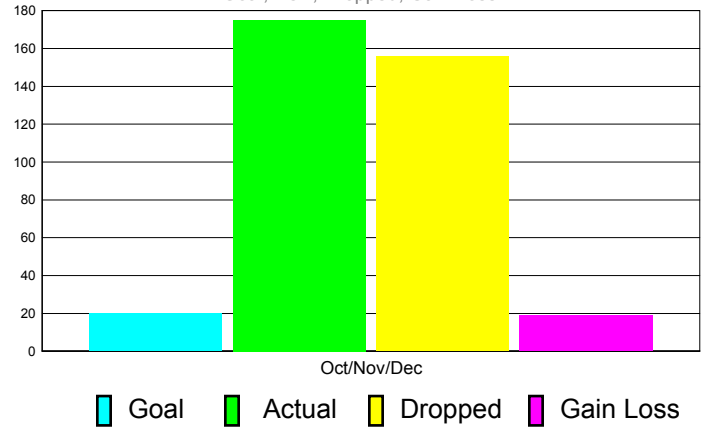

Membership Results 2011-2012

Goal, New, Dropped, Gain/Loss